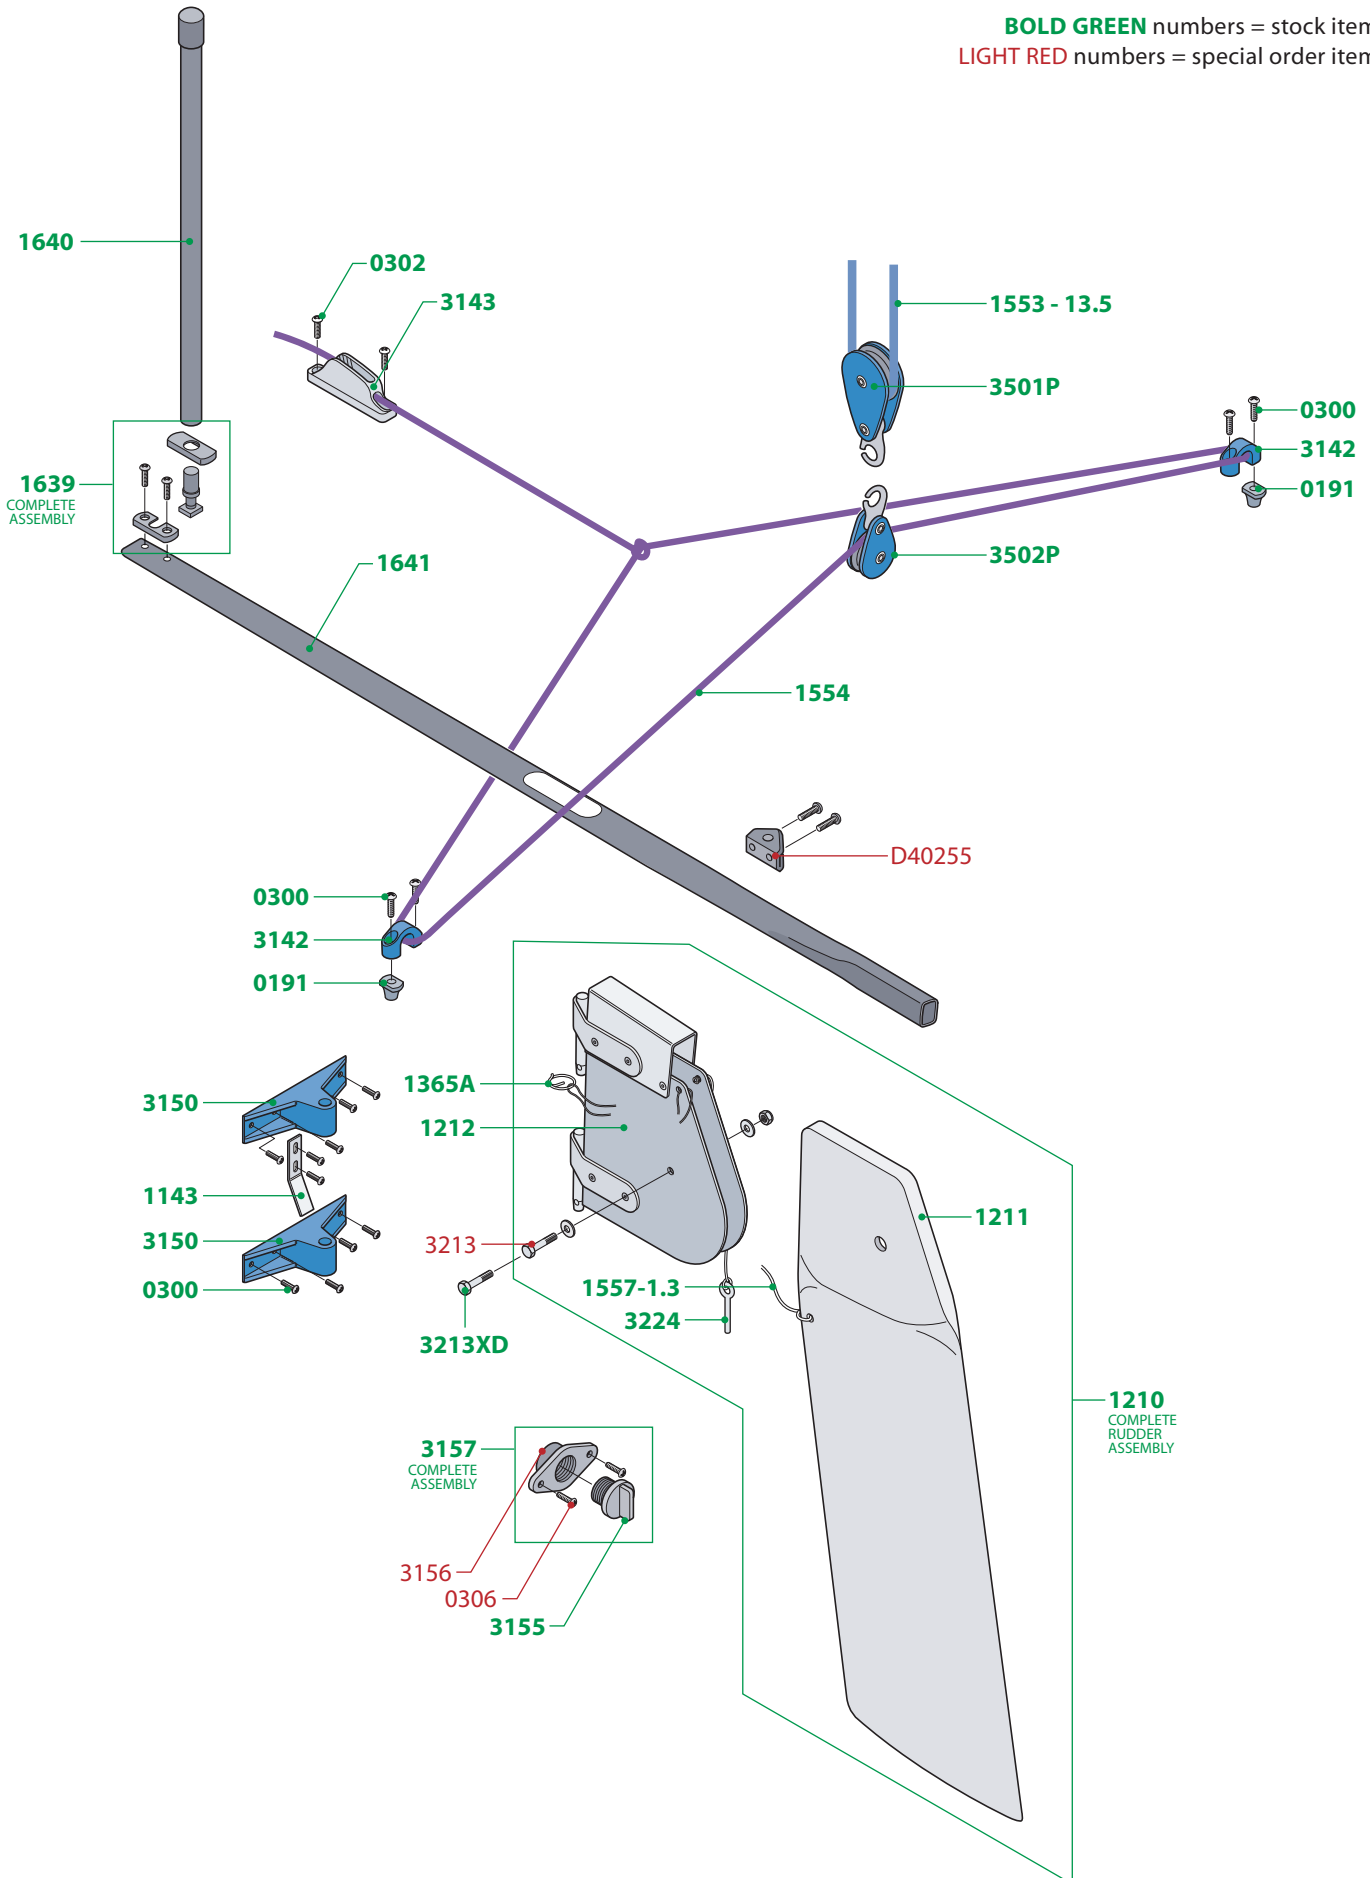

BOLD GREEN numbers = stock item
LIGHT RED numbers = special order item

SAIL NUMBERS

STD & RADIAL			4.7		
Sail No.	Black	Red	Sail No.	Black	Red
0	3410F	3400F	0	3460	3450
1	3411F	3401F	1	3461	3451
2	3412F	3402F	2	3462	3452
3	3413F	3403F	3	3463	3453
4	3414F	3404F	4	3464	3454
5	3415F	3405F	5	3465	3455
6	3416F	3406F	6	3466	3456
7	3417F	3407F	7	3467	3457
8	3418F	3408F	8	3468	3458
9	3416F	3406F	9	3466	3456

BOLD GREEN numbers = stock item
LIGHT RED numbers = special order item

BOLD GREEN numbers = stock item
LIGHT RED numbers = special order item

BOLD GREEN numbers = stock item
LIGHT RED numbers = special order item

BOLD GREEN numbers = stock item
LIGHT RED numbers = special order item

BOLD GREEN numbers = stock item
LIGHT RED numbers = special order item

1136
 COMPLETE ASSEMBLY

1662
 BAILER REPAIR KIT

1661

1660
 COMPLETE ASSEMBLY

BOLD GREEN numbers = stock item
LIGHT RED numbers = special order item

BOLD GREEN numbers = stock item
LIGHT RED numbers = special order item

IMPORTANT NOTICE: All diagrams, drawings and related information are the intellectual property of Performance Sailcraft Europe Limited. Any copying, distributing or other use without our prior written permission is strictly prohibited. © 2005 Performance Sailcraft Europe Limited.