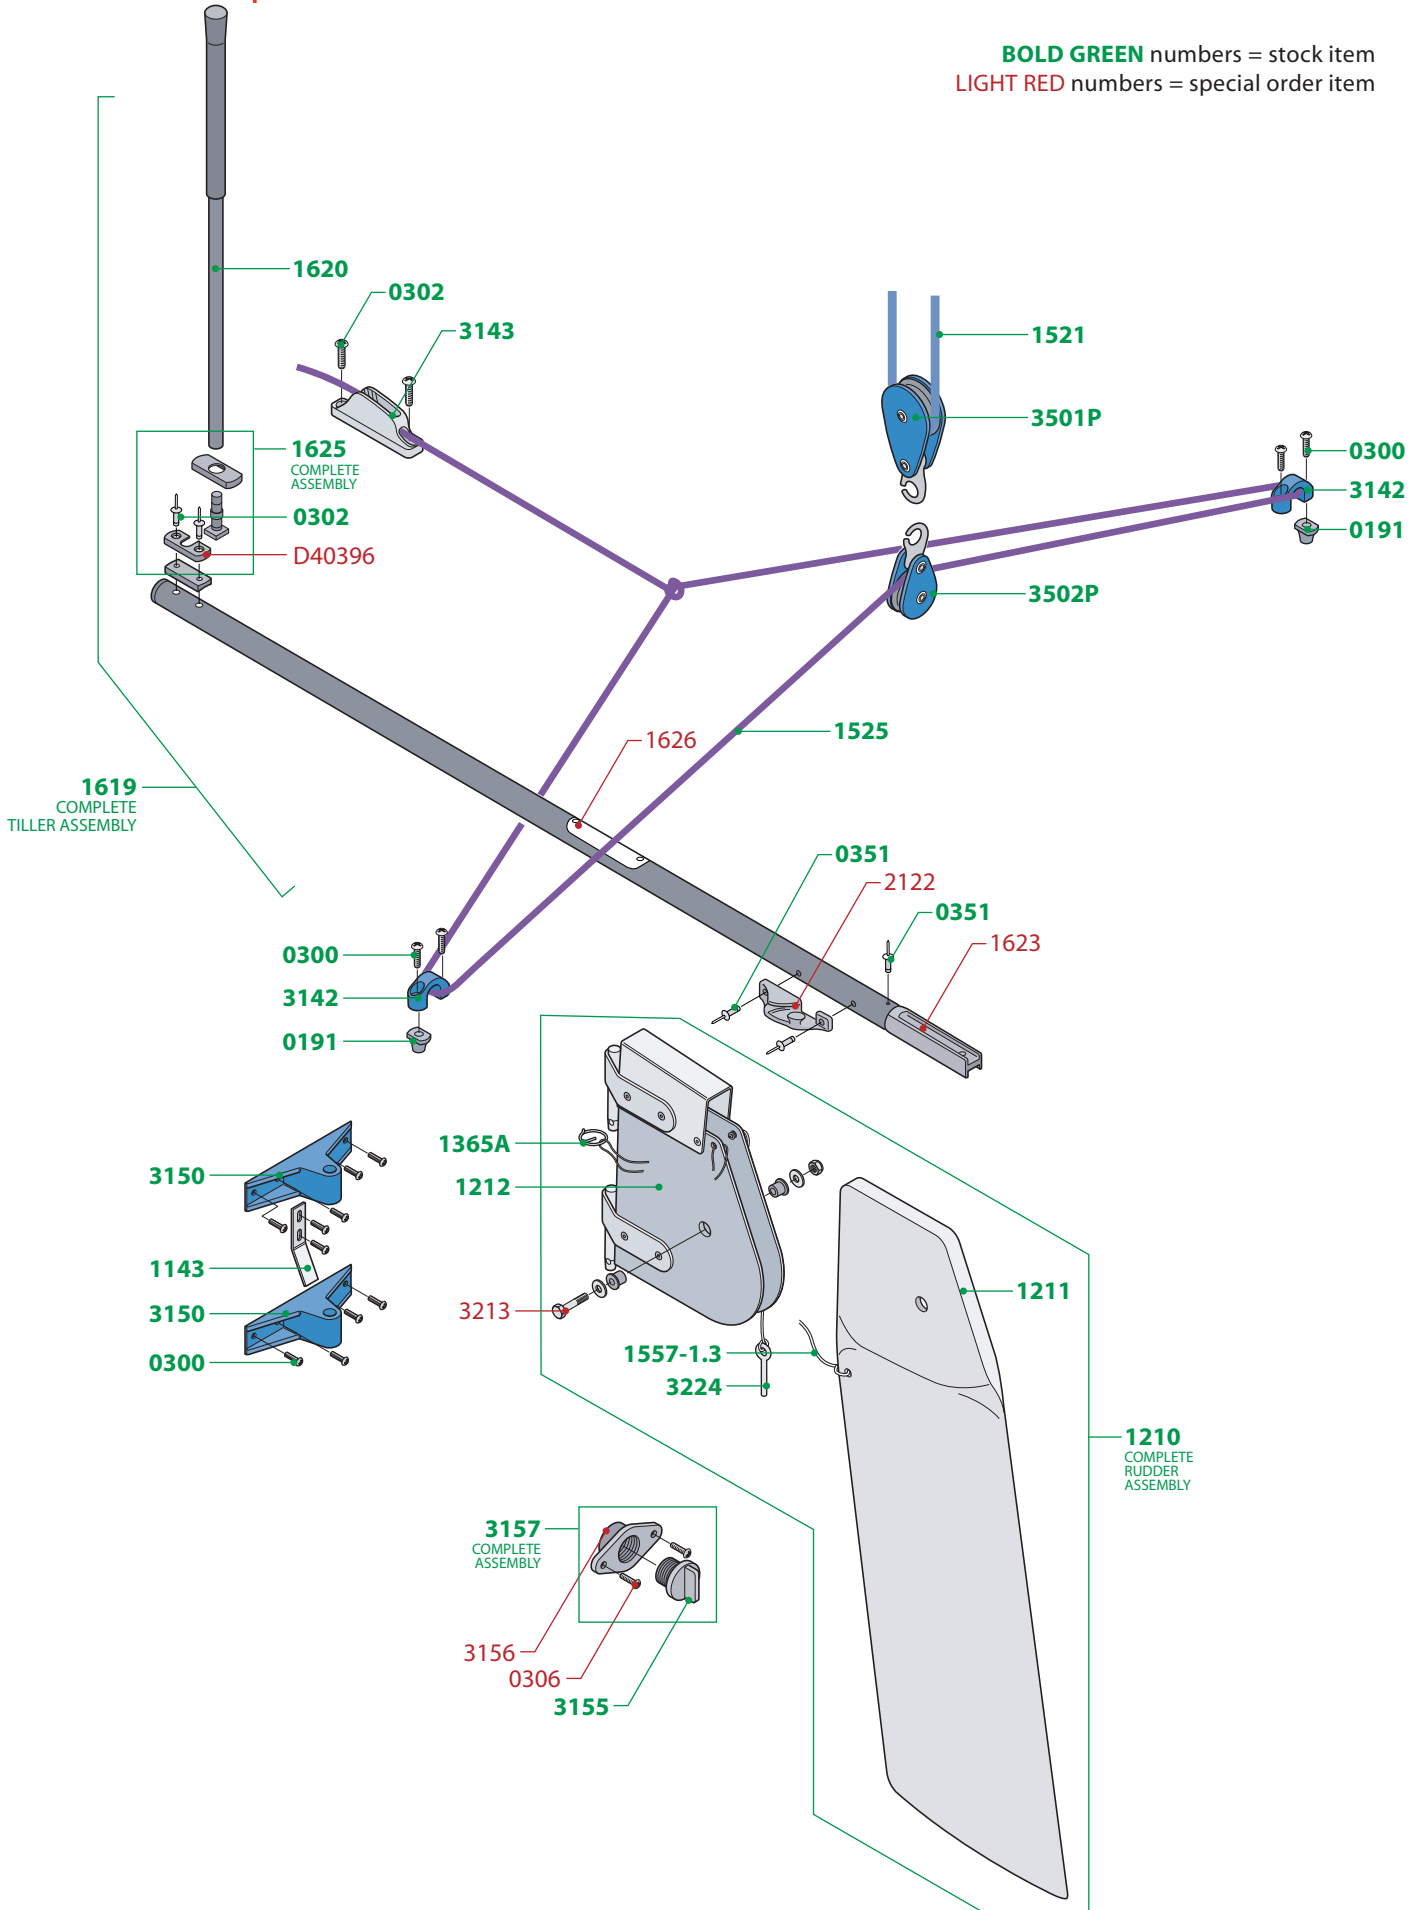

BOLD GREEN numbers = stock item
LIGHT RED numbers = special order item

SAIL NUMBERS

STD & RADIAL			4.7		
Sail No.	Black	Red	Sail No.	Black	Red
0	3410F	3400F	0	3460	3450
1	3411F	3401F	1	3461	3451
2	3412F	3402F	2	3462	3452
3	3413F	3403F	3	3463	3453
4	3414F	3404F	4	3464	3454
5	3415F	3405F	5	3465	3455
6	3416F	3406F	6	3466	3456
7	3417F	3407F	7	3467	3457
8	3418F	3408F	8	3468	3458
9	3416F	3406F	9	3466	3456

BOLD GREEN numbers = stock item
LIGHT RED numbers = special order item

BOLD GREEN numbers = stock item
LIGHT RED numbers = special order item

BOLD GREEN numbers = stock item
LIGHT RED numbers = special order item

BOLD GREEN numbers = stock item
LIGHT RED numbers = special order item

BOLD GREEN numbers = stock item
LIGHT RED numbers = special order item

1136
 COMPLETE ASSEMBLY

1662
 BAILER REPAIR KIT

1661

1660
 COMPLETE ASSEMBLY

BOLD GREEN numbers = stock item
LIGHT RED numbers = special order item

BOLD GREEN numbers = stock item
LIGHT RED numbers = special order item

IMPORTANT NOTICE: All diagrams, drawings and related information are the intellectual property of Performance Sailcraft Europe Limited. Any copying, distributing or other use without our prior written permission is strictly prohibited. © 2005 Performance Sailcraft Europe Limited.