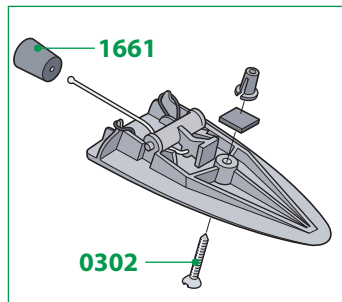

BOLD GREEN numbers = stock item
LIGHT RED numbers = special order item

BOLD GREEN numbers = stock item
LIGHT RED numbers = special order item

1136
 COMPLETE ASSEMBLY

1662
 BAILER REPAIR KIT

1661

1660
 COMPLETE ASSEMBLY

BOLD GREEN numbers = stock item
LIGHT RED numbers = special order item

BOLD GREEN numbers = stock item
LIGHT RED numbers = special order item

IMPORTANT NOTICE: All diagrams, drawings and related information are the intellectual property of Performance Sailcraft Europe Limited. Any copying, distributing or other use without our prior written permission is strictly prohibited. © 2005 Performance Sailcraft Europe Limited.