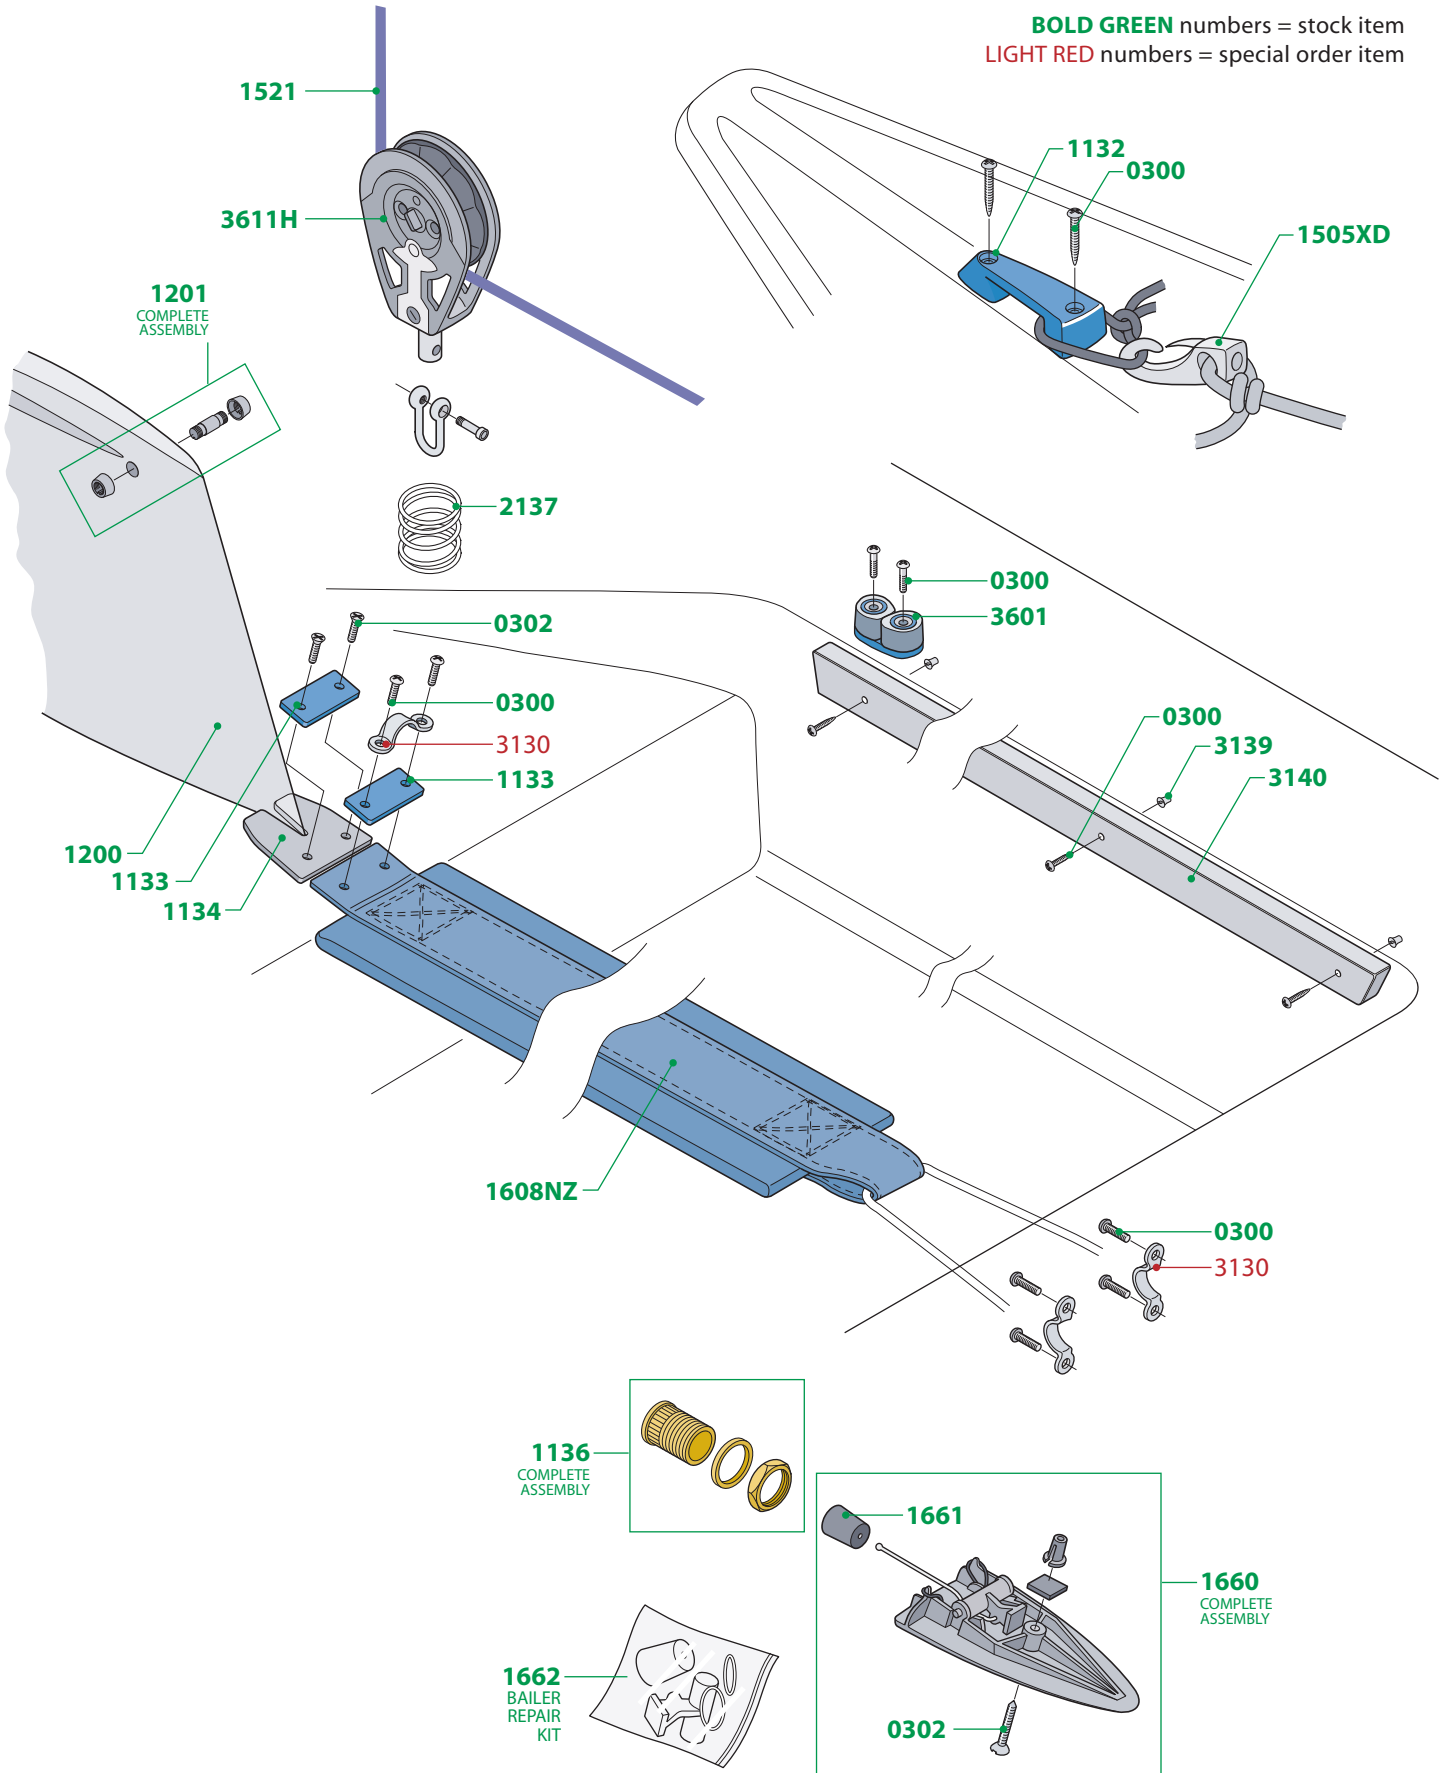

BOLD GREEN numbers = stock item
LIGHT RED numbers = special order item

SAIL NUMBERS

STD & RADIAL			4.7		
Sail No.	Black	Red	Sail No.	Black	Red
0	3410F	3400F	0	3460	3450
1	3411F	3401F	1	3461	3451
2	3412F	3402F	2	3462	3452
3	3413F	3403F	3	3463	3453
4	3414F	3404F	4	3464	3454
5	3415F	3405F	5	3465	3455
6	3416F	3406F	6	3466	3456
7	3417F	3407F	7	3467	3457
8	3418F	3408F	8	3468	3458
9	3416F	3406F	9	3466	3456

BOLD GREEN numbers = stock item
LIGHT RED numbers = special order item

BOLD GREEN numbers = stock item
LIGHT RED numbers = special order item

BOLD GREEN numbers = stock item
LIGHT RED numbers = special order item

BOLD GREEN numbers = stock item
LIGHT RED numbers = special order item

BOLD GREEN numbers = stock item
LIGHT RED numbers = special order item

1136
 COMPLETE ASSEMBLY

1662
 BAILER REPAIR KIT

1661

1660
 COMPLETE ASSEMBLY

BOLD GREEN numbers = stock item
LIGHT RED numbers = special order item

BOLD GREEN numbers = stock item
LIGHT RED numbers = special order item

IMPORTANT NOTICE: All diagrams, drawings and related information are the intellectual property of Performance Sailcraft Europe Limited. Any copying, distributing or other use without our prior written permission is strictly prohibited. © 2005 Performance Sailcraft Europe Limited.