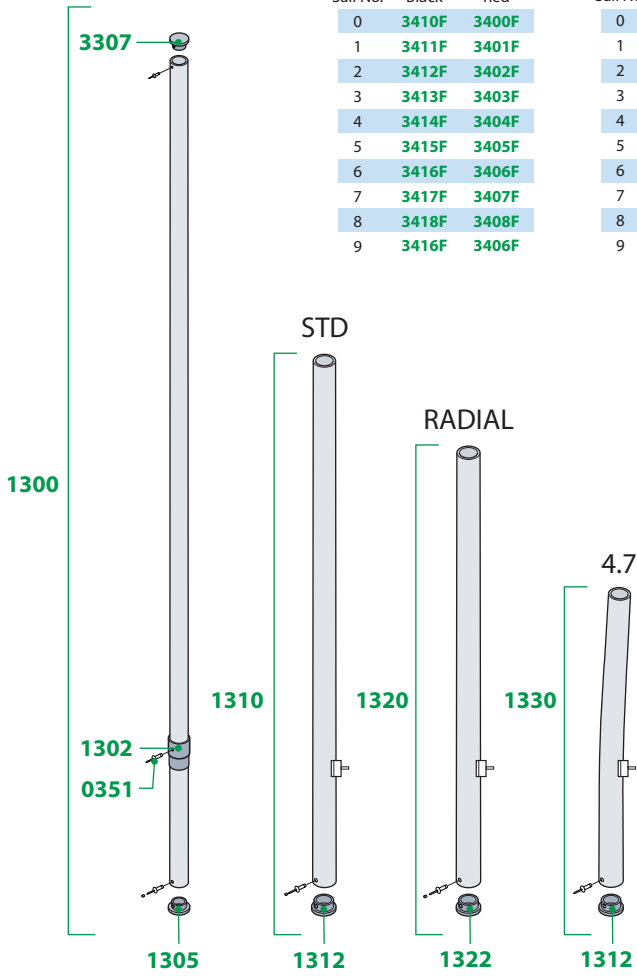

BOLD GREEN numbers = stock item
LIGHT RED numbers = special order item

SAIL NUMBERS

STD & RADIAL			4.7		
Sail No.	Black	Red	Sail No.	Black	Red
0	3410F	3400F	0	3460	3450
1	3411F	3401F	1	3461	3451
2	3412F	3402F	2	3462	3452
3	3413F	3403F	3	3463	3453
4	3414F	3404F	4	3464	3454
5	3415F	3405F	5	3465	3455
6	3416F	3406F	6	3466	3456
7	3417F	3407F	7	3467	3457
8	3418F	3408F	8	3468	3458
9	3416F	3406F	9	3466	3456

BOLD GREEN numbers = stock item
LIGHT RED numbers = special order item

BOLD GREEN numbers = stock item
LIGHT RED numbers = special order item

BOLD GREEN numbers = stock item
LIGHT RED numbers = special order item

BOLD GREEN numbers = stock item
LIGHT RED numbers = special order item

BOLD GREEN numbers = stock item
LIGHT RED numbers = special order item

IMPORTANT NOTICE: All diagrams, drawings and related information are the intellectual property of Performance Sailcraft Europe Limited. Any copying, distributing or other use without our prior written permission is strictly prohibited. © 2005 Performance Sailcraft Europe Limited.