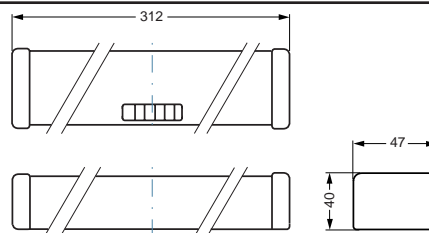

MIAMI

Transistorgesteuerte Innenleuchte, Einbau. Gehäuse: Sendzimiertes und verzinktes Stahlblech. Lichtabdeckung und Rahmen: Bruchsicherer, seewasser- und hitzebeständiger Kunststoff. Elektrik: Vorverdrahtet, einpoliger Wippschalter; bei 2x 8W als Stufenschalter. Rüttelsichere Lampenfassung, Verpol- und Leerlaufsicher. Funkentstörung: Keine beeinträchtigung elektronischer Geräte, Funkentstörungsgrad besser als "K", geräuschlose Arbeitsweise. Leuchtmittel: Leuchtstofflampe 8W, G5 (im Lieferumfang enthalten)

Transistorized fluorescent interior light bulkhead mounting. Housing: High quality plastic. Reflector: Aluminium, highly polished. Diffuser: Acrylic glass, focusing prism for excellent light distribution. Electric: Sliding switch integrated in diffuser with self-cleaning contacts, vibrationproof lamp holder, reversed polarity and "no load" protected. Spade connection 6.3mm, cable entry from rear. Radio interference suppression: Specially developed for use on board, protection better than "K", silent operation. Lamp: Fluorescent tube 8W G5 (included), light output equivalent to a 25W incandescent lamp.

MIAMI		12V	24V
1x 8W	eine Leuchtstoffröhre	AQ 3145601	AQ 3145602
2x 8W	zwei Leuchtstoffröhren	AQ 3145501	-
Ersatzleuchtmittel			
8W	Leuchtstofflampe G5	AQ 90400248